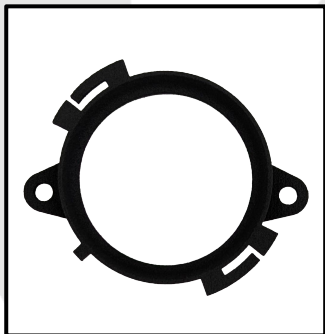

2x Tweeter Adapters