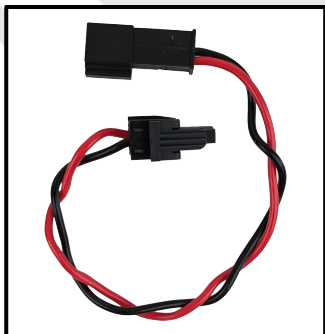

PHOENIX GOLD

ZD
series

INTEGRATION

ZDSKPSA2

Plug & Play 2-Way Speaker Upgrade Kit

160W MAX POWER
80W RMS

PHOENIX GOLD

2x Speakers

2x Adapter Rings

2x Tweeters

2x Tweeter Adapters

2x Bottom Plates

2x Speaker Harness

2x Tweeter Harness

2x ZZF-LP4000

2x ZZF-HP5000-6

PHOENIX GOLD

Quick Start Guide

1

Screw the speaker into the speaker adapter.

2

Connect the ZZF-LP4000 filter to the speaker.

3

Connect the speaker connector to the ZZF-LP4000 filter.

PHOENIX GOLD

Quick Start Guide

4

Put the tweeter into the tweeter adapter.

5

Attach the bottom plate to the back of the tweeter adapter.

6

Connect the ZZF-HP4000-6 filter to the tweeter.
Connect the tweeter harness to the ZZF-HP4000-6 filter.