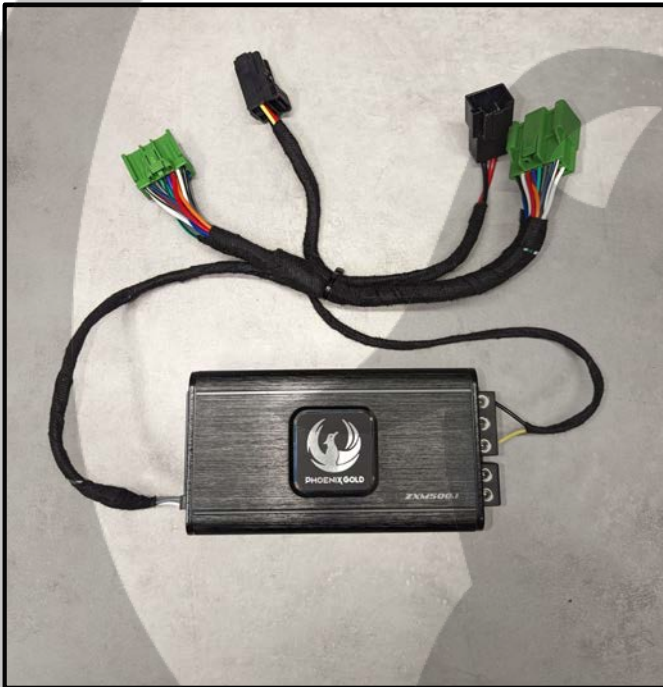

ZXMSV1

SOT Cable

ZXM500.1

Speaker Wire

Installation Tools Required

Vehicle used for installation:*

Volvo XC40 2018 →
High Performance Sound System

**Some differences may occur between different car and year models.*

Allen keys

PHOENIX GOLD

ZXMSV1 Installation 1

Tools required:

1. OEM amp under passenger seat

2. Disconnect the two connectors

3. Connectors disconnected

4. Bring out the ZXMSV1 amplifier

ZXMSV1 Installation 2

Tools required:

1x Allen Key

5. Connect SOT to ZXM500.1

6. Connect the SOT cable

7. Mount the ZXM500.1 amplifier

8. Install is now complete

On Behalf of the Phoenix Gold team,
Thank you for choosing us!