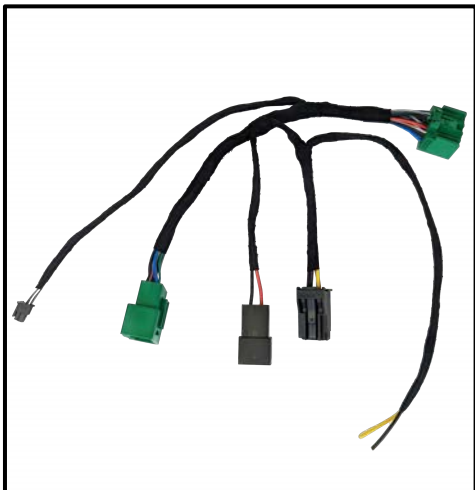

ZXMSV1

SOT Cable

ZXM500.1

Speaker Wire

Installation Tools Required

Vehicle used for installation:*

Volvo XC40 2018 →
High Performance Sound System

**Some differences may occur between different car and year models.*

Allen keys

PHOENIX GOLD

ZXMSV1 Installation 1

Tools required:

1. OEM amp under passenger seat

2. Disconnect the two connectors

3. Connectors disconnected

4. Bring out the ZXMSV1 amplifier

ZXMSV1 Installation 2

Tools required:

1x Allen Key

5. Connect SOT to ZXM500.1

6. Connect the SOT cable

7. Mount the ZXM500.1 amplifier

8. Install is now complete

On Behalf of the Phoenix Gold team,
Thank you for choosing us!