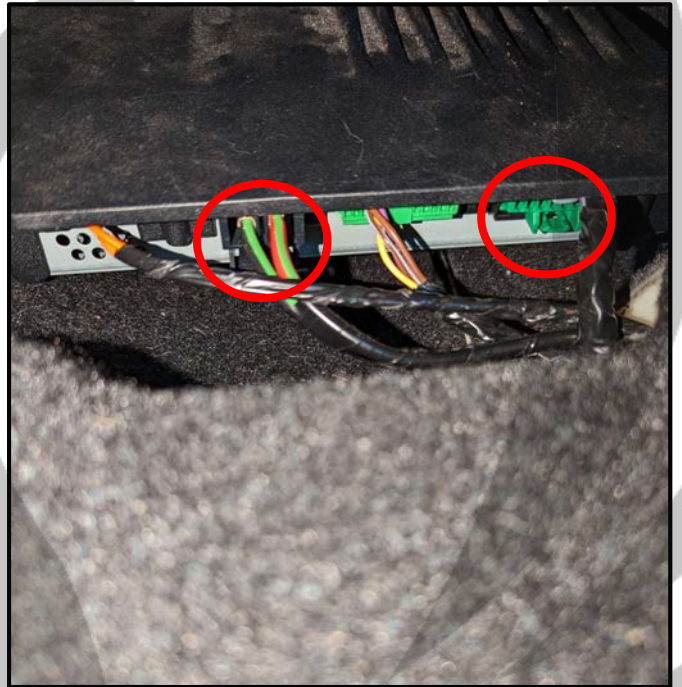

Allen keys

PHOENIX GOLD

ZXMSV1 Installation 1

Tools required:

1. OEM amp under passenger seat

2. Disconnect the two connectors

3. Connectors disconnected

4. Bring out the ZXMSV1 amplifier

ZXMSV1 Installation 2

Tools required:

1x Allen Key

5. Connect SOT to ZXM500.1

6. Connect the SOT cable

7. Mount the ZXM500.1 amplifier

8. Install is now complete

On Behalf of the Phoenix Gold team,
Thank you for choosing us!