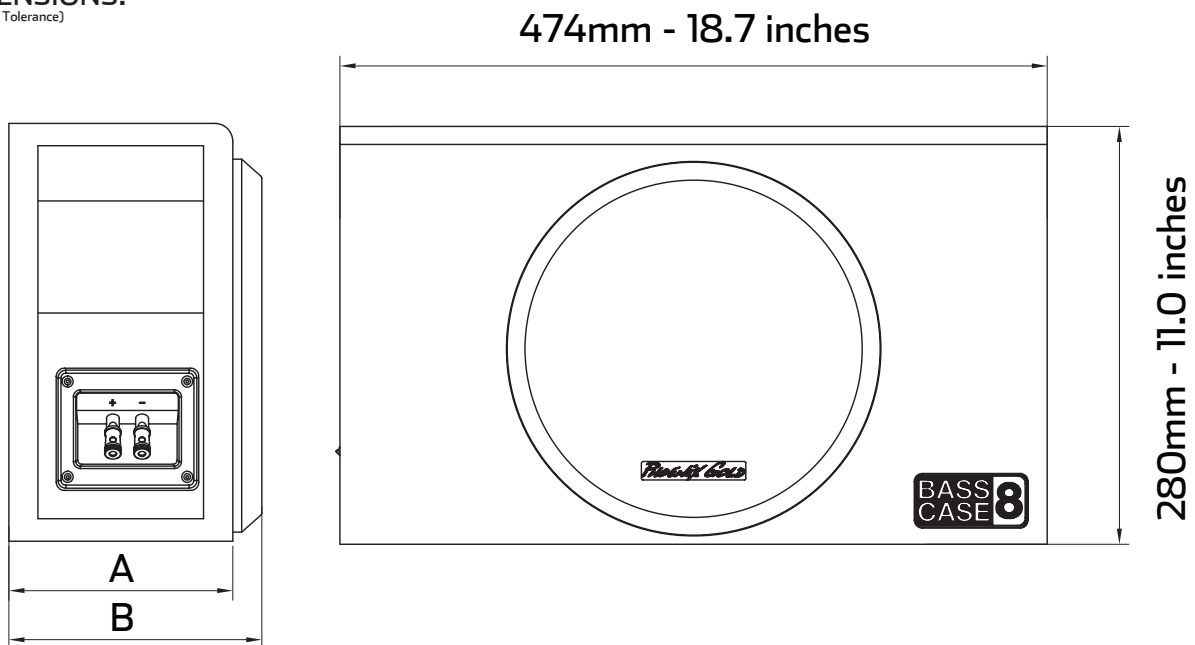

PHOENIX GOLD

BASSCASE8

VENTED LOADED ENCLOSURE

FEATURES:

- Loaded 8 Inch Vented Subwoofer Enclosure
- Compact Size for Easy Installation
- Powder Coated Protective Metal Grill
- Heavy Duty 5/8 Inch MDF Construction
- High Air Flow Slot Vent
- Embroidered Logo and Cosmetics Highlights
- High Excursion CAE/CAD Subwoofer Motor Design
- One Piece Polypropylene Dustcap
- Butyl Rubber Surround
- High Temperature OFC Copper Voice Coil
- Nickel Plated Spring Wiring Terminal

SPECIFICATIONS:

Power Handling: 200w RMS - 400w PEAK
Nominal Impedance: 4 ohms

DIMENSIONS:

(+/- 3mm Tolerance)

A: 150mm - 5.9 inches

B: 170mm - 6.7 inches

LIMITED WARRANTY:

INTERNATIONAL WARRANTIES:

Products purchased outside the United States of America are covered only by that country's Authorized Phoenix Gold reseller and not by Phoenix Gold. Consumers needing service or warranty information for these products must contact that country's reseller for information.